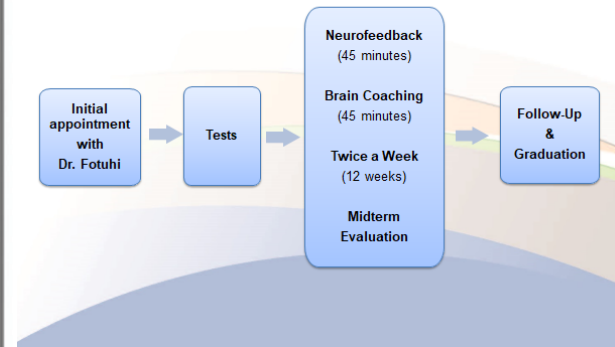

Attention Boosting Program: Twice Weekly Treatments, 12 Weeks

Dr. Majid Fotuhi, M.D., Ph.D.